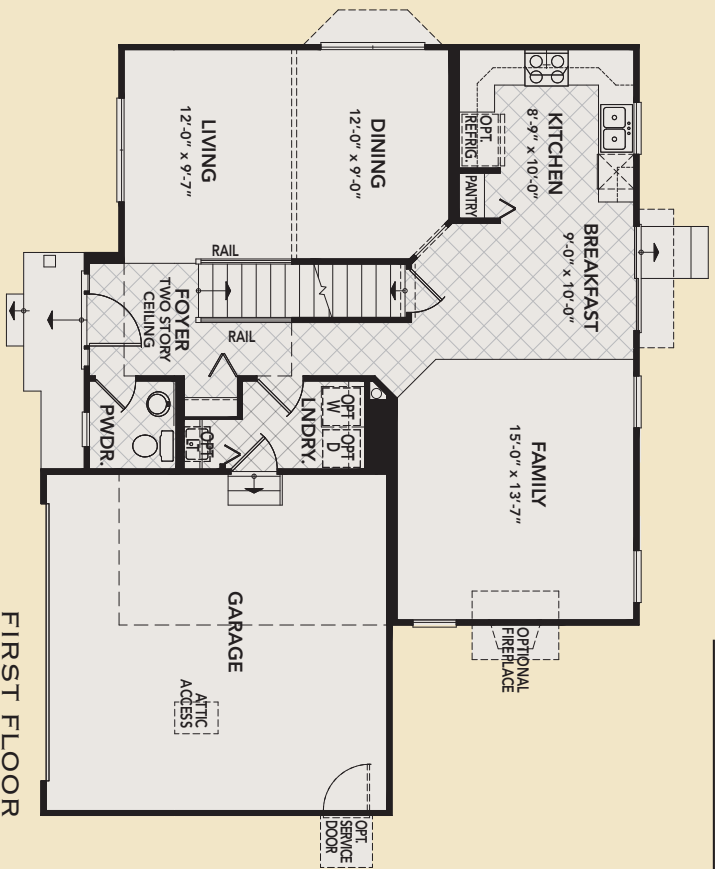

ASHFORD PLACE

The Bradford

**SMYKAL**  
*Homes • since 1871*

Elevation A

Elevation B

Elevation C

# ASHFORD PLACE

## The Bradford • Plan # 03-18 • 1,815 Sq. Ft. • 3 Bedrooms, 2 1/2 Baths

6708 Haley Court, Plainfield, IL 60586 • 815.609.5151 • smykalhomes.com

**SMYKAL**  
Homes • since 1871

Specific designs, specifications, features, materials and prices are subject to change without notice. Room dimensions are approximate and may vary depending on residence selected. Depicted floor plans, landscaping and exterior styling are only an artists interpretation. Seller reserves the right to correct any and all errors. 10/09