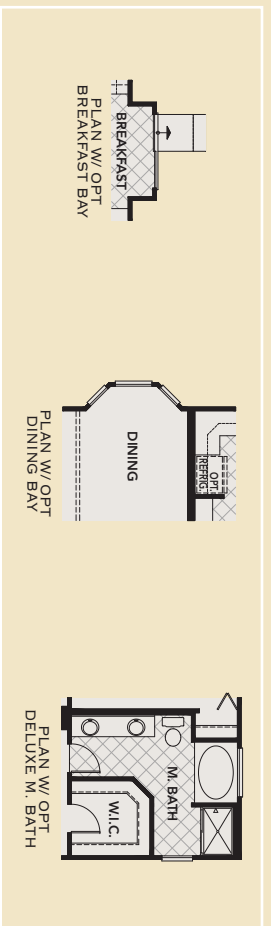

ASHFORD PLACE

The Bradford

**SMYKAL**  
*Homes • since 1871*

Elevation A

Elevation B

Elevation C

# ASHFORD PLACE

## The Bradford • Plan # 03-18 • 1,815 Sq. Ft. • 3 Bedrooms, 2 1/2 Baths

6708 Haley Court, Plainfield, IL 60586 • 815.609.5151 • smykalhomes.com

**SMYKAL**  
Homes • since 1871

Specific designs, specifications, features, materials and prices are subject to change without notice. Room dimensions are approximate and may vary depending on residence selected. Depicted floor plans, landscaping and exterior styling are only an artists interpretation. Seller reserves the right to correct any and all errors. 10/09