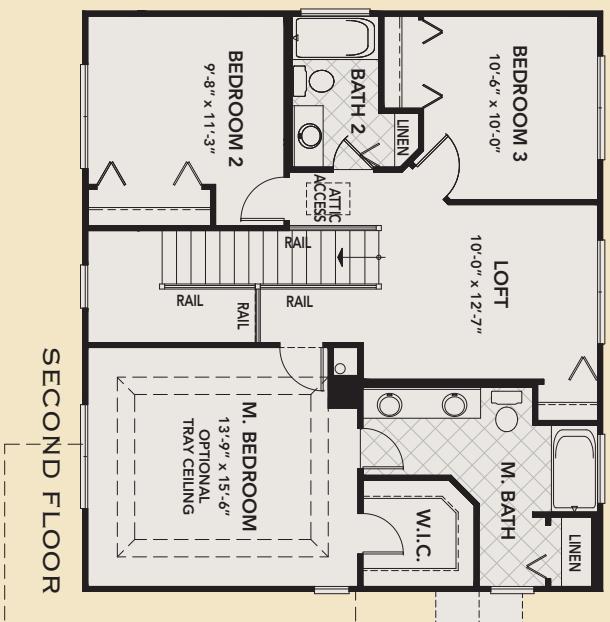

ASHFORD PLACE

The Bradford

**SMYKAL**  
*Homes • since 1871*

Elevation A

Elevation B

Elevation C

## The Bradford • Plan # 03-18 • 1,815 Sq. Ft. • 3 Bedrooms, 2 1/2 Baths

6708 Haley Court, Plainfield, IL 60586 • 815.609.5151 • smykalhomes.com

**SMYKAL**  
Homes • since 1871

Specific designs, specifications, features, materials and prices are subject to change without notice. Room dimensions are approximate and may vary depending on residence selected. Depicted floor plans, landscaping and exterior styling are only an artists interpretation. Seller reserves the right to correct any and all errors. 10/09