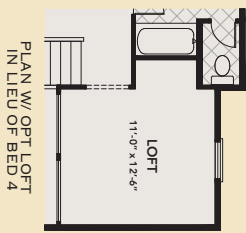

# ASHFORD PLACE

The Kent

**SMYKAL**

*Homes • since 1871*

Elevation A

Elevation B

Elevation C

# ASHFORD PLACE

The Kent • Plan # 03-25 • 2,462 Sq. Ft. • 4 Bedrooms, 2 1/2 Baths

6708 Haley Court, Plainfield, IL 60586 • 815.609.5151 • smykalhomes.com

**SMYKAL**  
*Homes since 1871*

Specific designs, specifications, features, materials and prices are subject to change without notice. Room dimensions are approximate and may vary depending on residence selected. Depicted floor plans, landscaping and exterior styling are only an artists interpretation. Seller reserves the right to correct any and all errors. 10/09