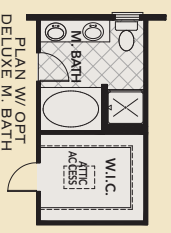

# ASHFORD PLACE

The Kent

**SMYKAL**

*Homes • since 1871*

Elevation A

Elevation B

Elevation C

# ASHFORD PLACE

The Kent • Plan # 03-25 • 2,462 Sq. Ft. • 4 Bedrooms, 2 1/2 Baths

6708 Haley Court, Plainfield, IL 60586 • 815.609.5151 • smykalhomes.com

**SMYKAL**  
*Homes since 1871*

Specific designs, specifications, features, materials and prices are subject to change without notice. Room dimensions are approximate and may vary depending on residence selected. Depicted floor plans, landscaping and exterior styling are only an artists interpretation. Seller reserves the right to correct any and all errors. 10/09