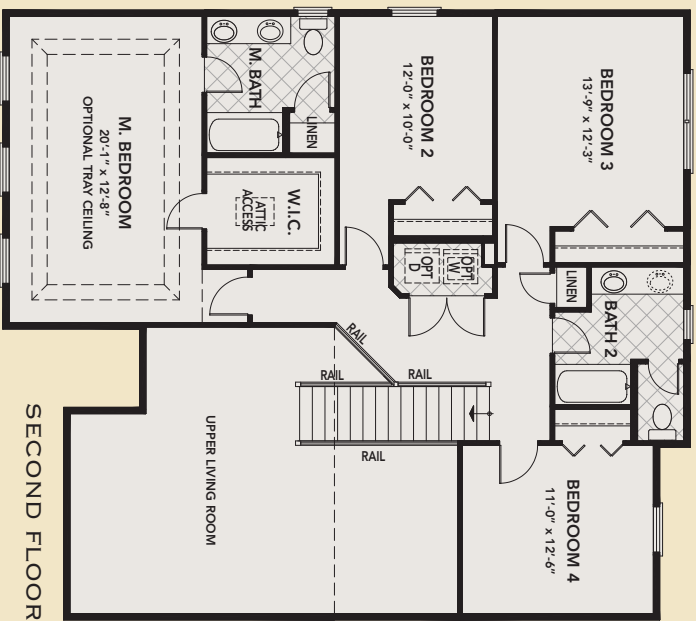

# ASHFORD PLACE

The Kent

**SMYKAL**

*Homes • since 1871*

Elevation A

Elevation B

Elevation C

# ASHFORD PLACE

The Kent • Plan # 03-25 • 2,462 Sq. Ft. • 4 Bedrooms, 2 1/2 Baths

6708 Haley Court, Plainfield, IL 60586 • 815.609.5151 • smykalhomes.com

**SMYKAL**  
*Homes since 1871*

Specific designs, specifications, features, materials and prices are subject to change without notice. Room dimensions are approximate and may vary depending on residence selected. Depicted floor plans, landscaping and exterior styling are only an artists interpretation. Seller reserves the right to correct any and all errors. 10/09