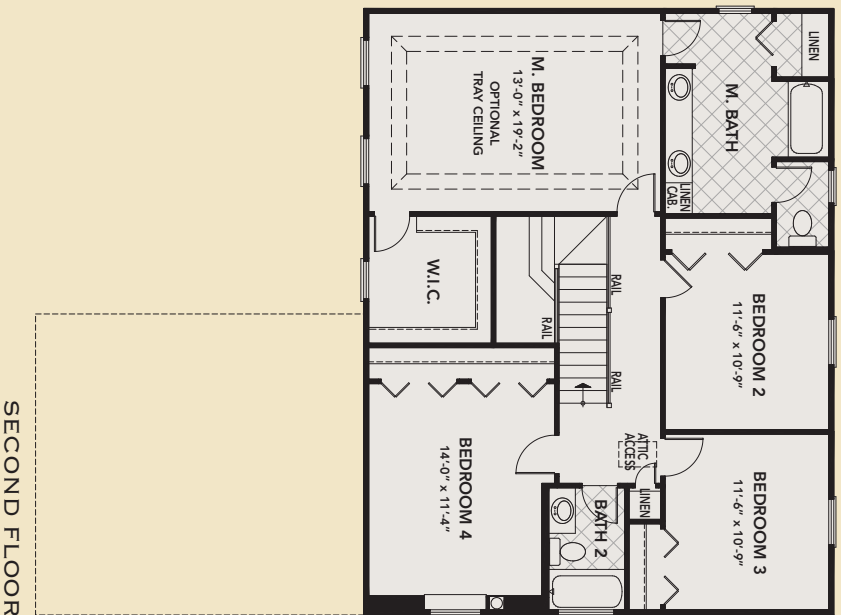

ASHFORD PLACE

The Oxford

SMYKAL

Homes • since 1871

Elevation A

Elevation B

Elevation C

ASHFORD PLACE

The Oxford • Plan # 03-24 • 2,405 Sq. Ft. • 4 Bedrooms, 2 1/2 Baths

6708 Haley Court, Plainfield, IL 60586 • 815.609.5151 • smykalhomes.com

SMYKAL

Homes since 1871

Specific designs, specifications, features, materials and prices are subject to change without notice. Room dimensions are approximate and may vary depending on residence selected. Depicted floor plans, landscaping and exterior styling are only an artists interpretation. Seller reserves the right to correct any and all errors. 10/09