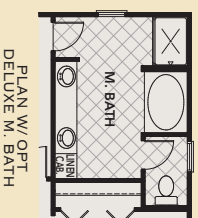

ASHFORD PLACE

The Oxford

SMYKAL

Homes • since 1871

Elevation A

Elevation B

Elevation C

ASHFORD PLACE

The Oxford • Plan # 03-24 • 2,405 Sq. Ft. • 4 Bedrooms, 2 1/2 Baths

6708 Haley Court, Plainfield, IL 60586 • 815.609.5151 • smykalhomes.com

SMYKAL

Homes since 1871

Specific designs, specifications, features, materials and prices are subject to change without notice. Room dimensions are approximate and may vary depending on residence selected. Depicted floor plans, landscaping and exterior styling are only an artists interpretation. Seller reserves the right to correct any and all errors. 10/09