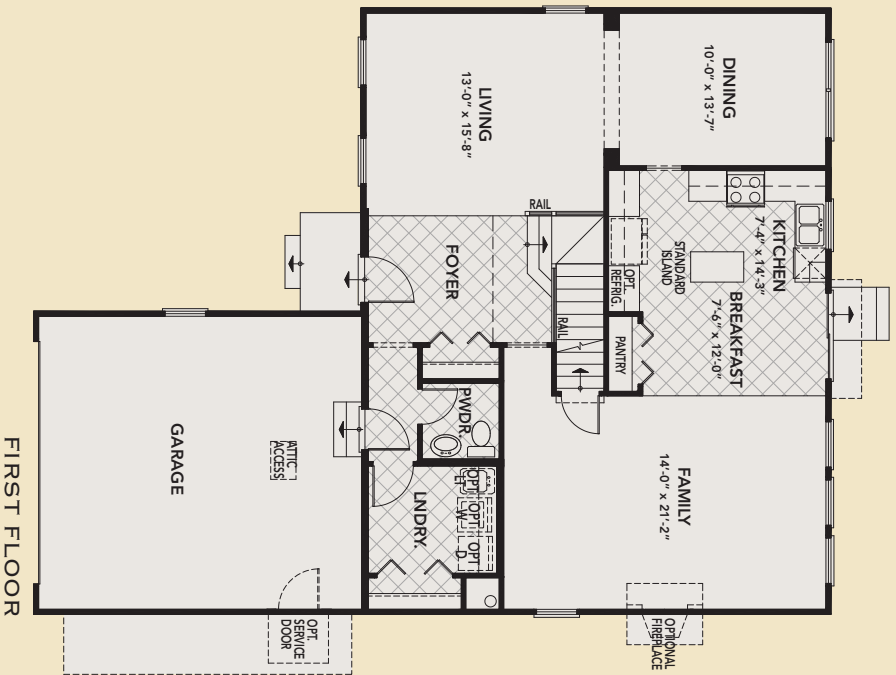

ASHFORD PLACE

The Oxford

SMYKAL

Homes • since 1871

Elevation A

Elevation B

Elevation C

ASHFORD PLACE

The Oxford • Plan # 03-24 • 2,405 Sq. Ft. • 4 Bedrooms, 2 1/2 Baths

6708 Haley Court, Plainfield, IL 60586 • 815.609.5151 • smykalhomes.com

SMYKAL

Homes since 1871

Specific designs, specifications, features, materials and prices are subject to change without notice. Room dimensions are approximate and may vary depending on residence selected. Depicted floor plans, landscaping and exterior styling are only an artists interpretation. Seller reserves the right to correct any and all errors. 10/09